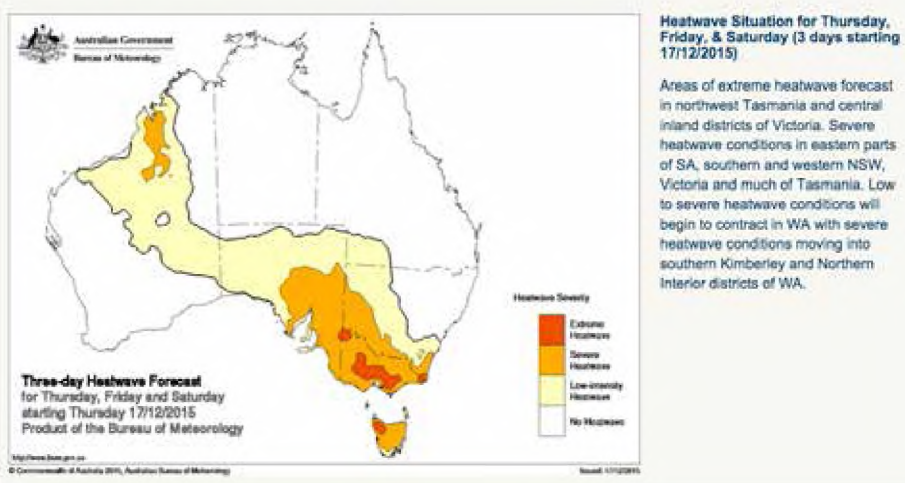

Heatwave Forecasts

Heatwave Situation for Thursday, Friday, & Saturday (3 days starting 17/12/2015)

Areas of extreme heatwave forecast in northwest Tasmania and central inland districts of Victoria. Severe heatwave conditions in eastern parts of SA, southern and western NSW, Victoria and much of Tasmania. Low to severe heatwave conditions will begin to contract in WA with severe heatwave conditions moving into southern Kimberley and Northern Interior districts of WA.