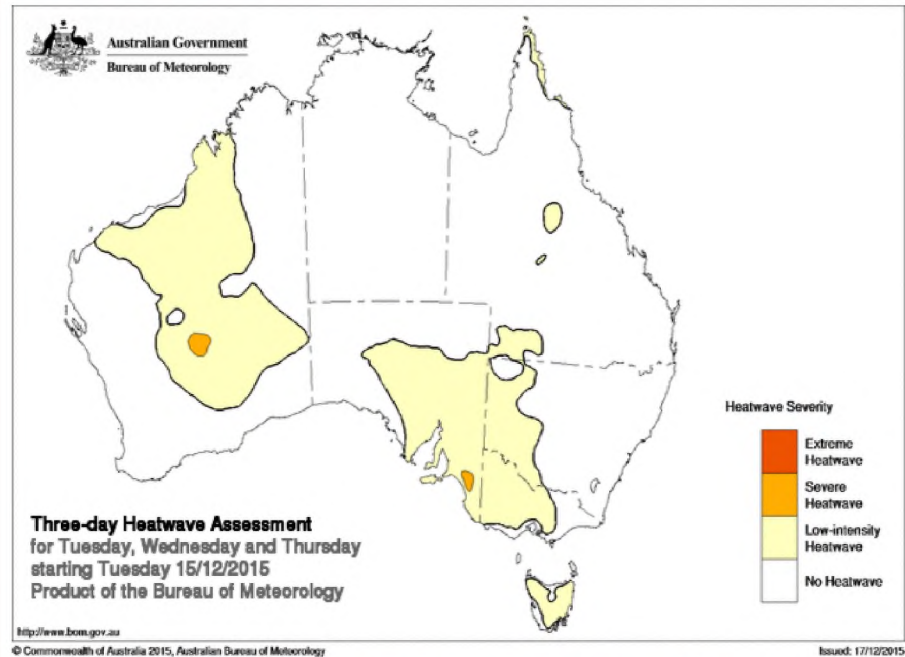

EM Online: BOM heatwave assessment service

www.bom.gov.au/australia/heatwave/

Severe and extreme heatwaves claim more lives than any other natural hazard in Australia. For example, during the 2009 Victorian bushfires, 173 people perished as a direct result of the fires but 374 people lost their lives in the heatwave that occurred before the bushfires.

Advance notice of a heatwave helps everyone prepare for the conditions. The Bureau of Meteorology heatwave assessment service provides the advance notice of unusually hot conditions in areas of Australia. This gives communities, emergency services organisations and government bodies time to take actions to prepare for the conditions.

A heatwave is three or more days of high maximum and minimum temperatures that are unusual for a location. The heatwave service is a set of maps showing colour-coded areas of heat severity for the previous two three-day periods, and the next five three-day periods. Each map shows areas where heatwave conditions are and how they are contracting. They also show if the intensity is severe or extreme.

The heatwave service operates from the start of November to the end of March to cover the Australian summer.

Heatwave Assessments

Heatwave Situation for Tuesday, Wednesday, & Thursday (3 days starting 15/12/2015)

Low intensity heatwave conditions in Pilbara, Goldfields, Southern Interior and adjacent areas of Western Australia. Low intensity heatwave conditions also in central and southeastern parts of South Australia, in western NSW, Victoria and Tasmania.